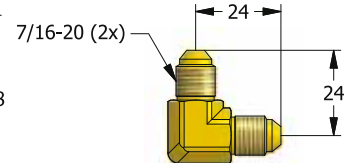

VF FITTING

VF FITTING with HOSE HO104 is fitting system that uses a connection of surface contact without sealing. It can be installed in fitting system by combinations.

STRAIGHT SWIVEL
VF100

45° SWIVEL
VF145

90° SWIVEL
VF190

45° SWIVEL NUT ELBOW
VS045

SWIVEL NUT BRANCH TEE
VS094

SWIVEL NUT RUN TEE
VS093

90° SWIVEL NUT ELBOW
VS090

UNION
VTH10

UNION TEE
VTH93

UNION CROSS
VTH94