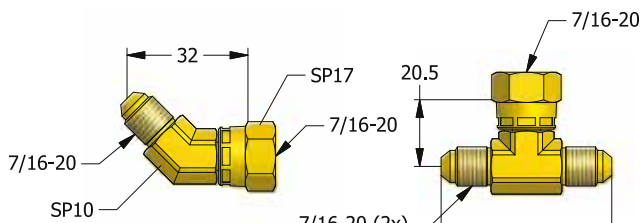

VF FITTING

VF FITTING with HOSE HO104 is fitting system that uses a connection of surface contact without sealing. It can be installed in fitting system by combinations.

STRAIGHT SWIVEL
VF100

45° SWIVEL
VF145

90° SWIVEL
VF190

45° SWIVEL NUT ELBOW
VS045

SWIVEL NUT BRANCH TEE
VS094

SWIVEL NUT RUN TEE
VS093

90° SWIVEL NUT ELBOW
VS090

UNION
VTH10

UNION TEE
VTH93

UNION CROSS
VTH94