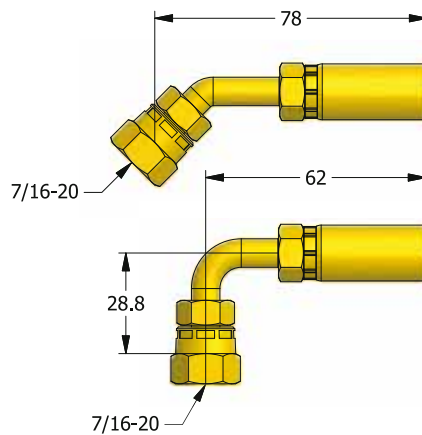

VF FITTING

VF FITTING with HOSE HO104 is fitting system that uses a connection of surface contact without sealing. It can be installed in fitting system by combinations.

STRAIGHT SWIVEL
VF100

45° SWIVEL
VF145

90° SWIVEL
VF190

45° SWIVEL NUT ELBOW
VS045

SWIVEL NUT BRANCH TEE
VS094

SWIVEL NUT RUN TEE
VS093

90° SWIVEL NUT ELBOW
VS090

UNION
VTH10

UNION TEE
VTH93

UNION CROSS
VTH94

UNION ELBOW
VTH90