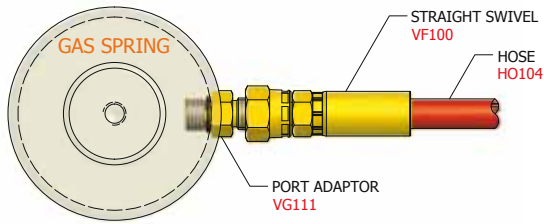

VF FITTING

VF FITTING with HOSE HO104 is fitting system that uses a connection of surface contact without sealing. It can be installed in fitting system by combinations.

STRAIGHT SWIVEL
VF100

45° SWIVEL
VF145

90° SWIVEL
VF190

45° SWIVEL NUT ELBOW
VS045

SWIVEL NUT BRANCH TEE
VS094

SWIVEL NUT RUN TEE
VS093

90° SWIVEL NUT ELBOW
VS090

UNION
VTH10

UNION TEE
VTH93

UNION CROSS
VTH94