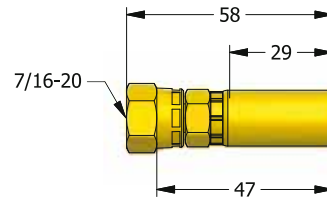

VF FITTING

VF FITTING with HOSE HO104 is fitting system that uses a connection of surface contact without sealing. It can be installed in fitting system by combinations.

STRAIGHT SWIVEL
VF100

45° SWIVEL
VF145

90° SWIVEL
VF190

45° SWIVEL NUT ELBOW
VS045

SWIVEL NUT BRANCH TEE
VS094

SWIVEL NUT RUN TEE
VS093

90° SWIVEL NUT ELBOW
VS090

UNION
VTH10

UNION TEE
VTH93

UNION CROSS
VTH94