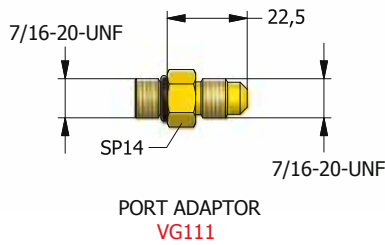

VF FITTING

VF FITTING with HOSE HO104 is fitting system that uses a connection of surface contact without sealing. It can be installed in fitting system by combinations.

STRAIGHT SWIVEL
VF100

45° SWIVEL
VF145

90° SWIVEL
VF190

45° SWIVEL NUT ELBOW
VS045

SWIVEL NUT BRANCH TEE
VS094

SWIVEL NUT RUN TEE
VS093

90° SWIVEL NUT ELBOW
VS090

UNION
VTH10

UNION TEE
VTH93

UNION CROSS
VTH94