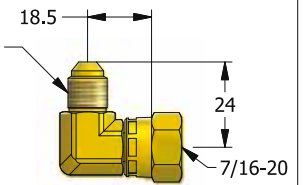

VF FITTING

VF FITTING with HOSE HO104 is fitting system that uses a connection of surface contact without sealing. It can be installed in fitting system by combinations.

STRAIGHT SWIVEL
VF100

45° SWIVEL
VF145

90° SWIVEL
VF190

45° SWIVEL NUT ELBOW
VS045

SWIVEL NUT BRANCH TEE
VS094

SWIVEL NUT RUN TEE
VS093

90° SWIVEL NUT ELBOW
VS090

UNION
VTH10

UNION TEE
VTH93

UNION CROSS
VTH94