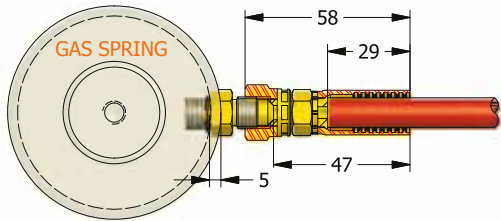

VF FITTING

VF FITTING with HOSE HO104 is fitting system that uses a connection of surface contact without sealing. It can be installed in fitting system by combinations.

STRAIGHT SWIVEL
VF100

45° SWIVEL
VF145

90° SWIVEL
VF190

45° SWIVEL NUT ELBOW
VS045

SWIVEL NUT BRANCH TEE
VS094

SWIVEL NUT RUN TEE
VS093

90° SWIVEL NUT ELBOW
VS090

UNION
VTH10

UNION TEE
VTH93

UNION CROSS
VTH94