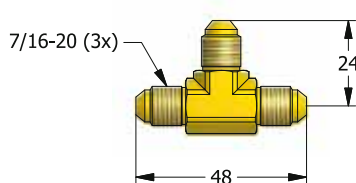

VF FITTING

VF FITTING with HOSE HO104 is fitting system that uses a connection of surface contact without sealing. It can be installed in fitting system by combinations.

STRAIGHT SWIVEL
VF100

45° SWIVEL
VF145

90° SWIVEL
VF190

45° SWIVEL NUT ELBOW
VS045

SWIVEL NUT BRANCH TEE
VS094

SWIVEL NUT RUN TEE
VS093

90° SWIVEL NUT ELBOW
VS090

UNION
VTH10

UNION TEE
VTH93

UNION CROSS
VTH94