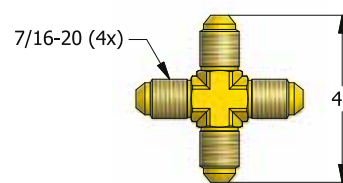

VF FITTING

VF FITTING with HOSE HO104 is fitting system that uses a connection of surface contact without sealing. It can be installed in fitting system by combinations.

STRAIGHT SWIVEL
VF100

45° SWIVEL
VF145

90° SWIVEL
VF190

45° SWIVEL NUT ELBOW
VS045

SWIVEL NUT BRANCH TEE
VS094

SWIVEL NUT RUN TEE
VS093

90° SWIVEL NUT ELBOW
VS090

UNION
VTH10

UNION TEE
VTH93

UNION CROSS
VTH94