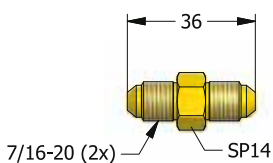

VF FITTING

VF FITTING with HOSE HO104 is fitting system that uses a connection of surface contact without sealing. It can be installed in fitting system by combinations.

STRAIGHT SWIVEL
VF100

45° SWIVEL
VF145

90° SWIVEL
VF190

45° SWIVEL NUT ELBOW
VS045

SWIVEL NUT BRANCH TEE
VS094

SWIVEL NUT RUN TEE
VS093

90° SWIVEL NUT ELBOW
VS090

UNION
VTH10

UNION TEE
VTH93

UNION CROSS
VTH94