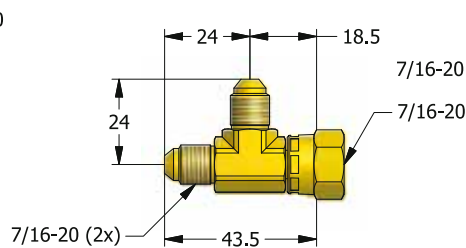

VF FITTING

VF FITTING with HOSE HO104 is fitting system that uses a connection of surface contact without sealing. It can be installed in fitting system by combinations.

STRAIGHT SWIVEL
VF100

45° SWIVEL
VF145

90° SWIVEL
VF190

45° SWIVEL NUT ELBOW
VS045

SWIVEL NUT BRANCH TEE
VS094

SWIVEL NUT RUN TEE
VS093

90° SWIVEL NUT ELBOW
VS090

UNION
VTH10

UNION TEE
VTH93

UNION CROSS
VTH94